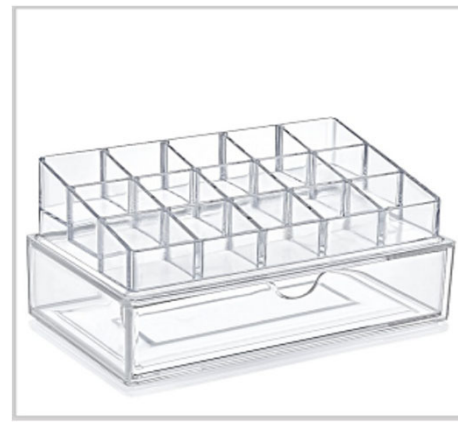

Product Name	Product Code	Categories
MAKE UP DISPENSER	SP522	SUPPLY PRO.
Description:		
CONTENTS	MAKE UP DISPENSER	
SIZE	17,5 x 9,5 x 6 cm	
SPECIFICATIONS	PS	
PRINTING	1- 4 COLOR PRINTING	

Product Name	Product Code	Categories
ORGANIZER	SP524	SUPPLY PRO.
Description:		
CONTENTS	ORGANIZER	
SIZE	11,5 x 11,5 x 7,5 cm	
SPECIFICATIONS	PS	
PRINTING	1- 4 COLOR PRINTING	

Product Name	Product Code	Categories
MAKE UP DISPENSER	SP525	SUPPLY PRO.
Description:		
CONTENTS	MAKE UP DISPENSER	
SIZE	22,5 x 12,5x 13,8 cm	
SPECIFICATIONS	PS	
PRINTING	1- 4 COLOR PRINTING	

Product Name	Product Code	Categories
MAKE UP DISPENSER	SP526	SUPPLY PRO.
Description:		
CONTENTS	MAKE UP DISPENSER	
SIZE	22,5 x 12,5x 8 cm	
SPECIFICATIONS	PS	
PRINTING	1- 4 COLOR PRINTING	