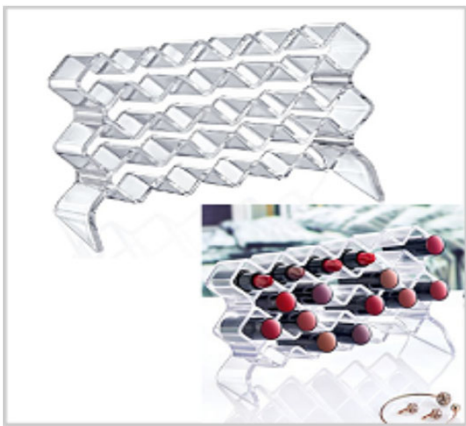

Product Name	Product Code	Categories
LIPSTICK DISPENSER	SP463	SUPPLY PRO.
Description:		
CONTENTS	LIPSTICK DISPENSER	
SIZE	21,3 x 7,4 x 13,4 cm.	
SPECIFICATIONS	PS	
PRINTING	1- 4 COLOR PRINTING