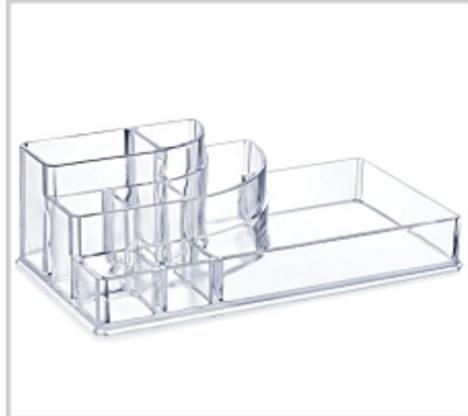

Product Name	Product Code	Categories
COTTON DISPENSER	SP517	SUPPLY PRO.
Description:		
CONTENTS	COTTON DISPENSER	
SIZE	9,5 x 9,5 x 10,2 cm	
SPECIFICATIONS	PS	
PRINTING	1- 4 COLOR PRINTING	

Product Name	Product Code	Categories
TOOTH BRUSH DISPENSER	SP518	SUPPLY PRO.
Description:		
CONTENTS	TOOTH BRUSH DISPENSER	
SIZE	9,5 x 9,5 x 10,2 cm	
SPECIFICATIONS	PS	
PRINTING	1- 4 COLOR PRINTING	

Product Name	Product Code	Categories
BRUSH DISPENSER	SP520	SUPPLY PRO.
Description:		
CONTENTS	BRUSH DISPENSER	
SIZE	9,5 x 9,5 x 10,2 cm	
SPECIFICATIONS	PS	
PRINTING	1- 4 COLOR PRINTING	

Product Name	Product Code	Categories
MAKE UP DISPENSER	SP521	SUPPLY PRO.
Description:		
CONTENTS	MAKE UP DISPENSER	
SIZE	17,5 x 9,5 x 6 cm	
SPECIFICATIONS	PS	
PRINTING	1- 4 COLOR PRINTING	