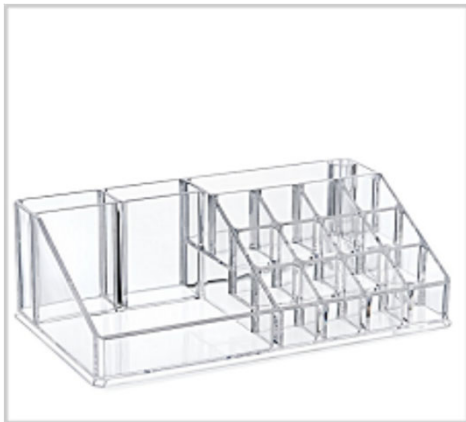

Product Name	Product Code	Categories
MAKE UP DISPENSER	SP526	SUPPLY PRO.
Description:		
CONTENTS	MAKE UP DISPENSER	
SIZE	22,5 x 12,5x 8 cm	
SPECIFICATIONS	PS	
PRINTING	1- 4 COLOR PRINTING