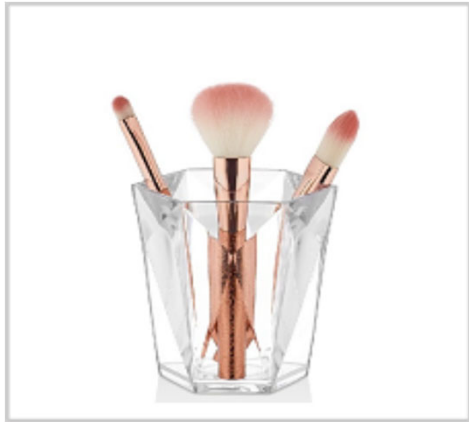

Product Name	Product Code	Categories
BRUSH DISPENSER	SP520	SUPPLY PRO.
Description:		
CONTENTS	BRUSH DISPENSER	
SIZE	9,5 x 9,5 x 10,2 cm	
SPECIFICATIONS	PS	
PRINTING	1- 4 COLOR PRINTING